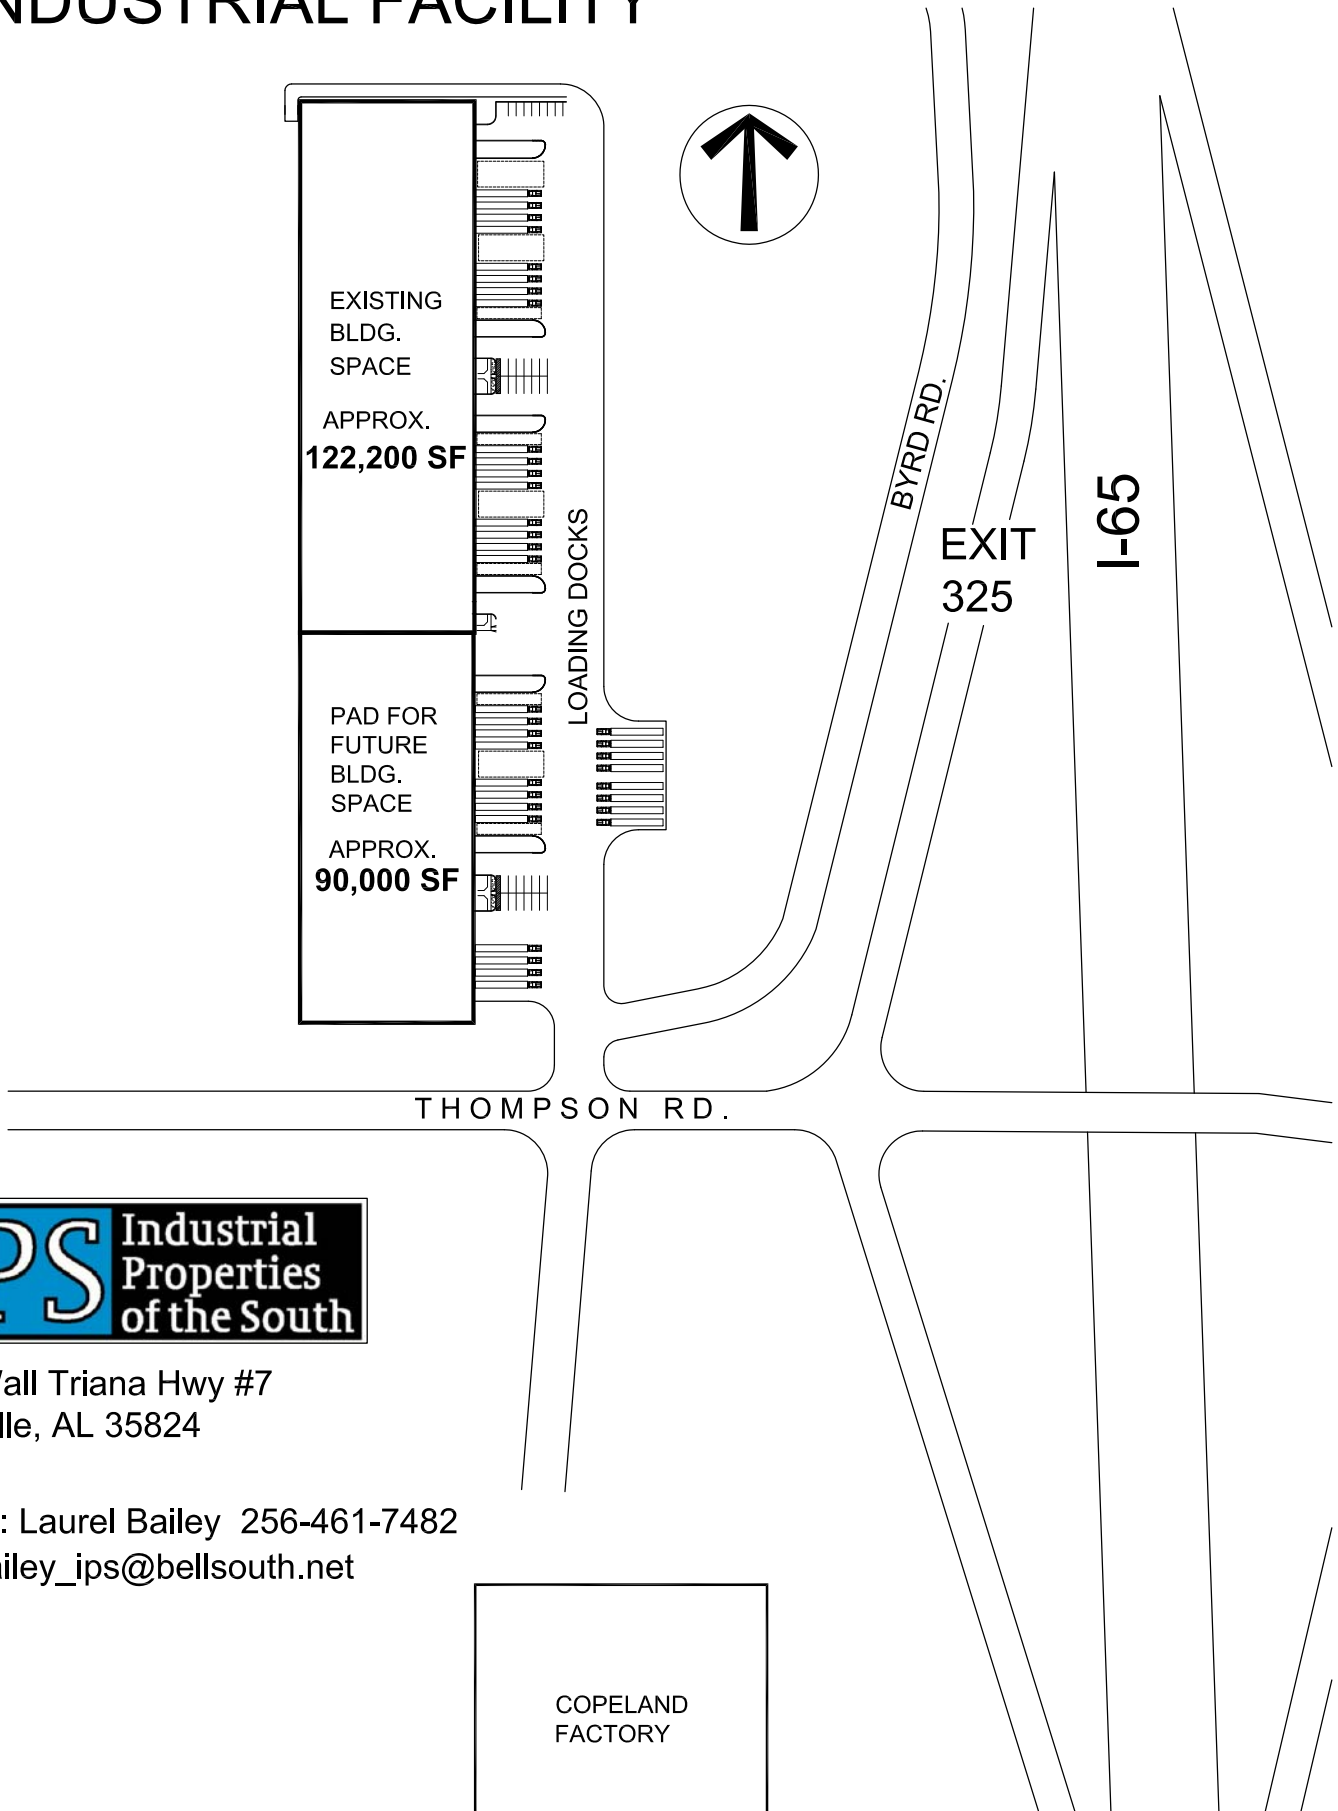

1638 THOMPSON ROAD INDUSTRIAL FACILITY

2903 Wall Triana Hwy #7
Huntsville, AL 35824

Contact: Laurel Bailey 256-461-7482
laurelbailey_ips@bellsouth.net

COPELAND
FACTORY